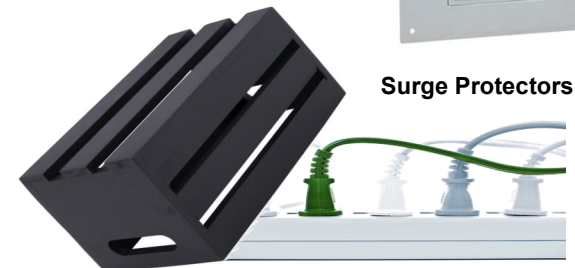

Reduce Exposure to EMF/RFs

Elite Shungite

with Pure Silver

\$20*

8 oz

Paint Wooden box and place device inside with open side of box towards the wall. Will not interfere with signal.

Box

Bedroom

Shungite Paint does not interfere with electronic devices, EMFs and/or WiFi systems quality or clarity. Recommend two coats of paint for best coverage.

Art Work

Paint Cardboard place behind Art Work

Electrical

WiFi Routers

Inside Outlet Covers

Fuse Panel

Gaming

Apple TV

Behind Mirror Headboard Dresser

Surge Protectors

* Taxes may apply.