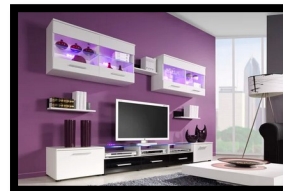

Reduce Exposure to EMF/RFs

Elite Shungite

with Pure Silver

\$20*

8 oz

Paint Wooden box and place device inside with open side of box towards the wall. Will not interfere with signal.

Box

Bedroom

Shungite Paint does not interfere with electronic devices, EMFs and/or WiFi systems quality or clarity. Recommend two coats of paint for best coverage.

Art Work

Paint Cardboard place behind Art Work

Electrical

WiFi Routers

Inside Outlet Covers

Fuse Panel

Gaming

Apple TV

Behind Mirror Headboard Dresser

Surge Protectors

* Taxes may apply.